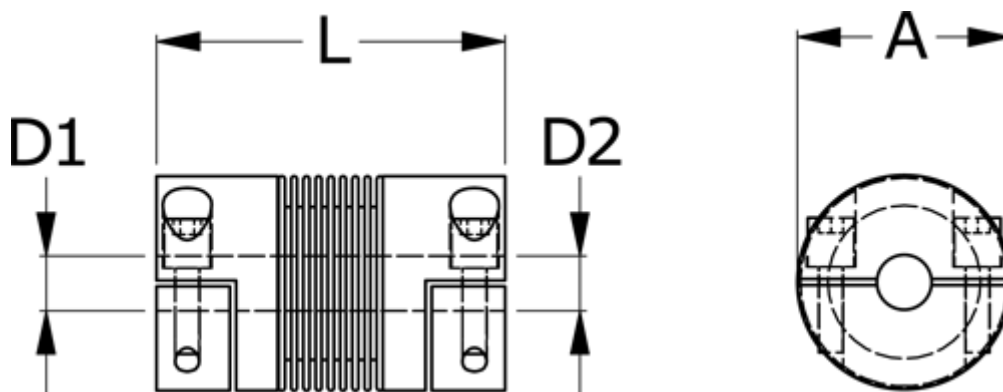

Data Sheet

Article number: 33304H00180712222

Description: Bellow coupling type 4H size18
Length 71 mm, bore 22/22 mm

Measures

A	= 45
D1	= 22
D2	= 22
L	= 71
Nom. torque NM (Tkn)	= 18